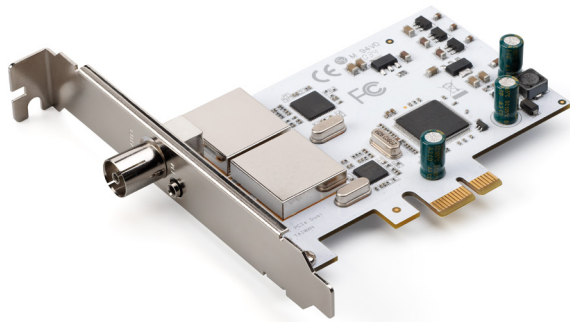

CINERGY T PCIe DUAL

PCI Express Dual DVB-T (Freeview) and DVB-C tuner

- PCIe Dual DVB-T and DVB-C Tuner
- Record one program while watching another (Dual Tuner)
- Picture in Picture
- Digital videorecorder
- Remote control and antenna
- Direct recording and programming via EPG
- Teletext, Time shifting TV programs

The Cinergy T PCIe Dual is the modern solution for digital terrestrial TV (DVB-T, Freeview and DVB-C) on your computer. Plugged into a PCI Express slot the two tuners on the board allow you to record one program while watching another. The Cinergy T PCIe Dual receives digital terrestrial television via an outdoor or indoor antenna. No worries: Because the signal is distributed to both tuners internally, only a single cable connection is required. Besides that the Cinergy T PCIe can be connected with a digital cable connection in your house to receive the digital cable channels (DVB-C) you subscribed to. And thanks to the remote control included in the package, you won't have to get off your couch.

CINERGY T PCIe DUAL

PCI Express Dual DVB-T (Freeview) and DVB-C tuner

Features

- Digital TV (DVB-T, Freeview) and DVB-C on your PC
- Two tuners for simultaneous reception of two independent st
- Digital videorecorder
- Picture in picture
- Electronic Programm Guide (EPG)
- Time Shifting
- Teletext
- Plug'n'Play
- Weight: 65 g
- Dimensions: 112 x 64 x 17 mm (L x B x H, without slot bracketed,